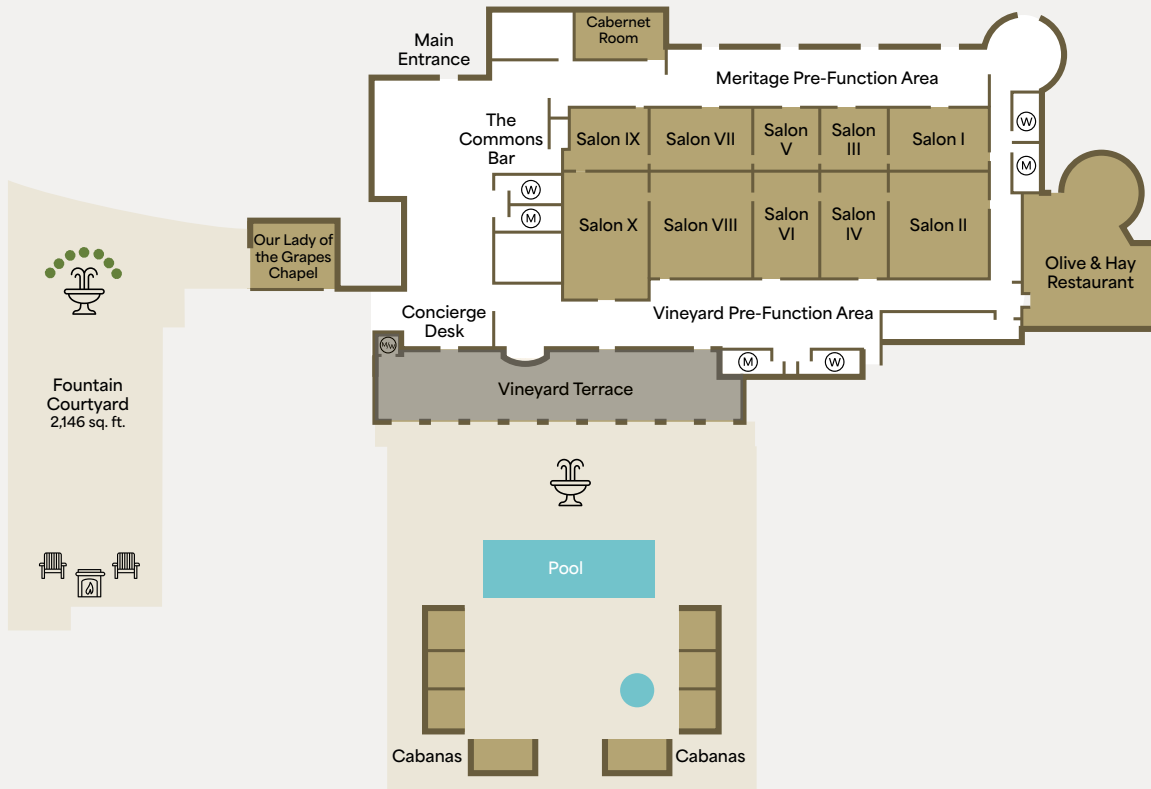

Vineyard Terrace

MAP

Adjacent to the Meritage Ballroom, this lovely terrace provides 3,251 square feet of covered outdoor space set against the resort's nine acres of hillside vineyards, as well as 2,188 square feet of indoor pre-function space.