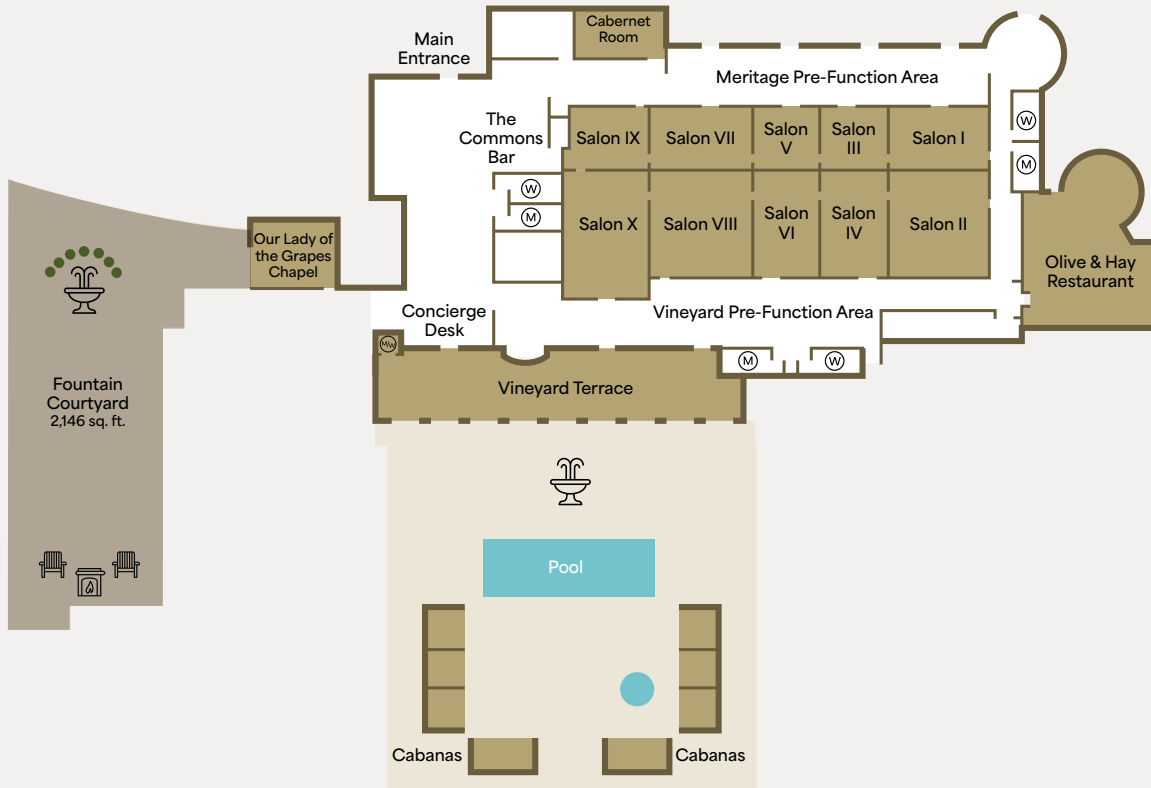

Fountain Courtyard

MAP

Fountain Courtyard
2,146 sq. ft.

A central plaza with a romantic, historic feel, the Fountain Courtyard is well-suited for casual lunches, dinner receptions and wine tastings amid a toasty fireplace and overhead string lights that illuminate the space.