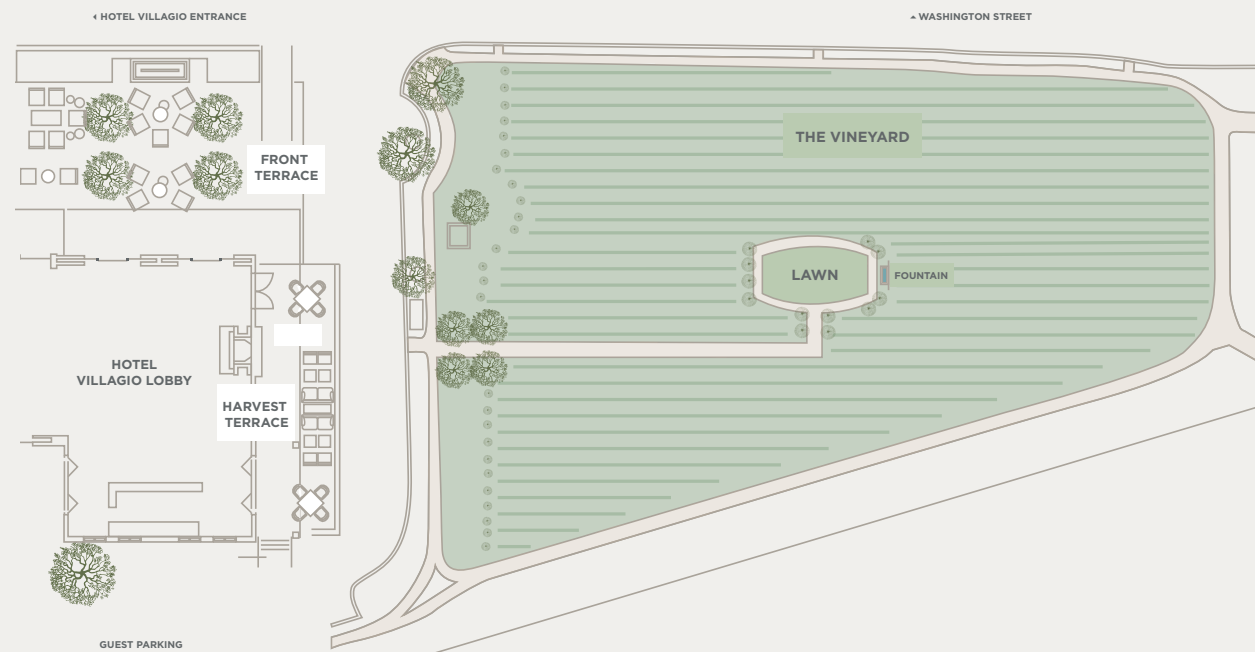

The Vineyard

SITE MAP

THE VINEYARD	SIZE (LXW)	SQFT	BANQUET	RECEPTION	CEREMONY
The Vineyard Lawn	45' x 25'	1,125	72	90	120

(72" rounds of 12 people)