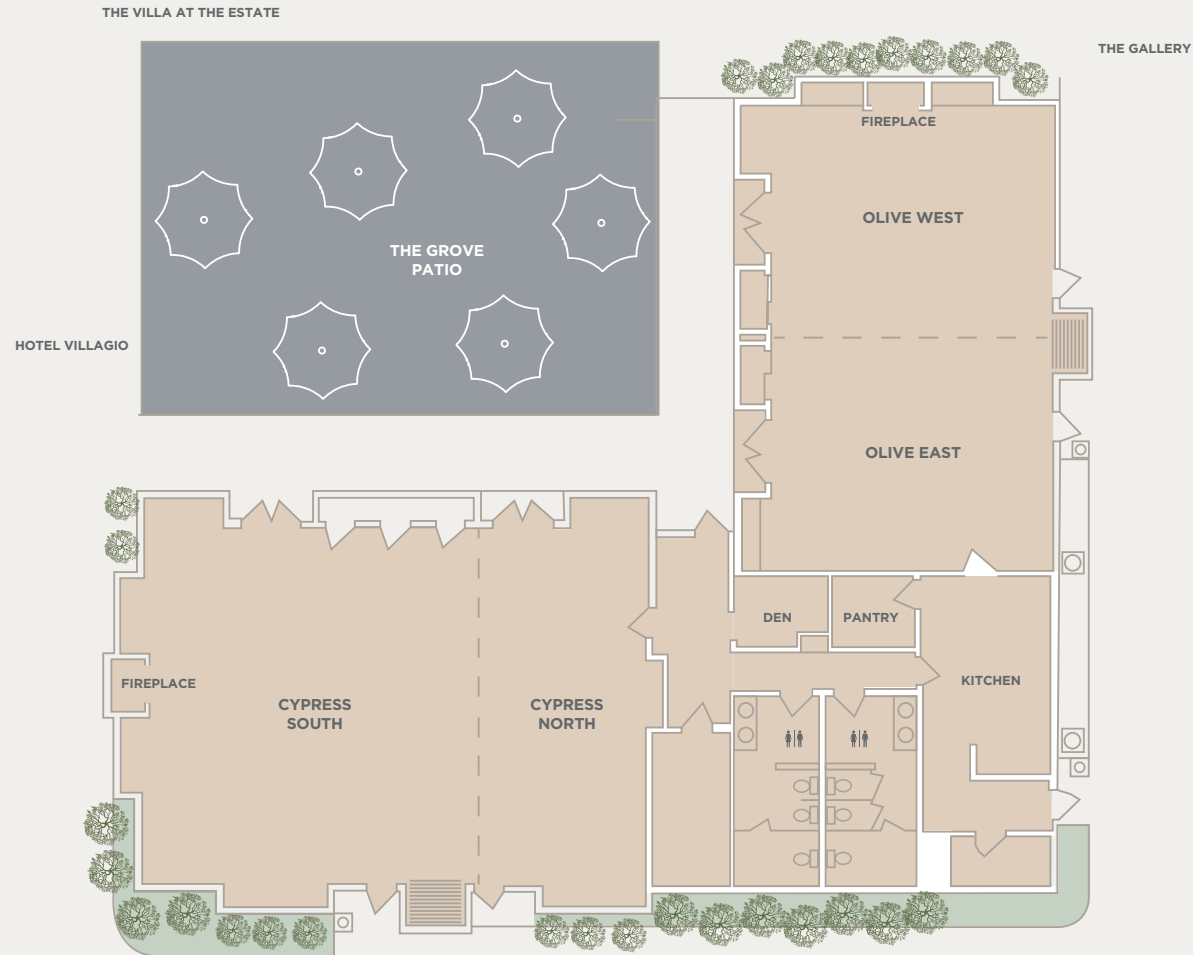

The Grove

SITE MAP

THE GROVE	SIZE (LXW)	SQFT	U-SHAPE	CRESCENTS	CLASSROOM	BANQUET	RECEPTION
Cypress South	29' x 36'	1,065	24	24	36	45	60
Cypress North	22' x 36'	797	20	12	24	65	80
Total Cypress	50' x 35'	1,862	34	54	72	110	140
Olive East	23' x 28'	663	14	24	24	35	35
Olive West	23' x 28'	663	14	24	24	45	50
Total Olive	47' x 28'	1,322	30	36	63	90	100
THE GROVE PATIO	46' x 26'	1,196			Café-style seating for up to 68 guests		