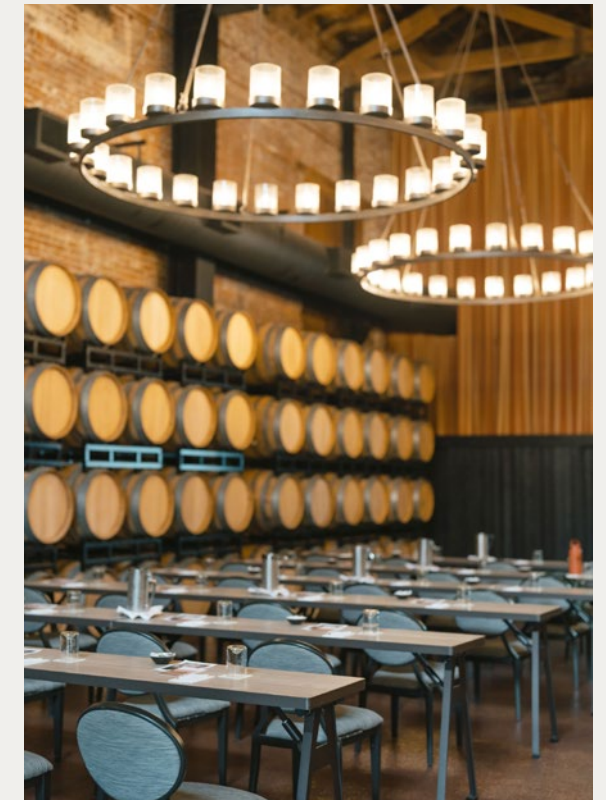

The Barrel Room

SITE MAP

THE BARREL ROOM

BARREL ROOM	SQFT
61' x 34'	2,040
EVENT SET-UPS	OCCUPANCY
Reception	200

ROUNDS (72" rounds of 12 people)	
Full Max	160
Dance Floor / DJ / Bar	100
Buffet / Dance Floor / DJ / Bar	80
Classroom	96
Theater	170