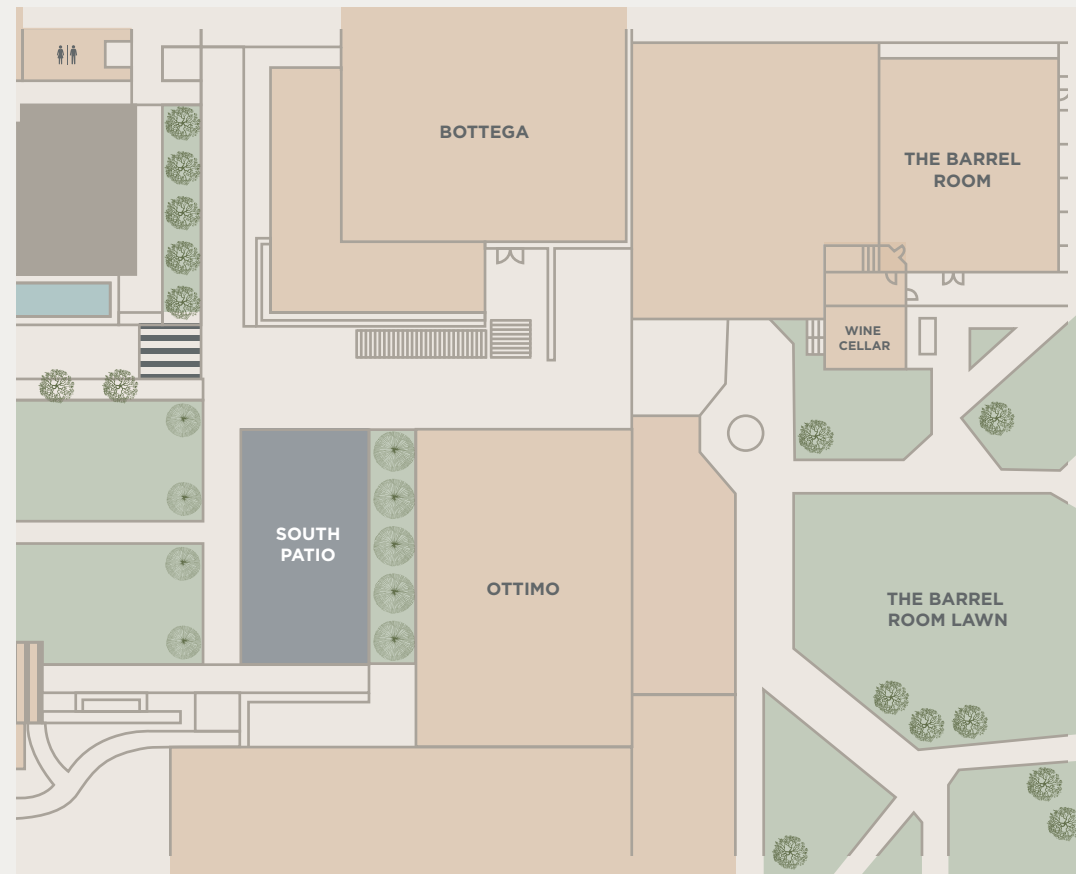

The Barrel Room

SITE MAP

THE BARREL ROOM

BARREL ROOM	SQFT
61' x 34'	2,040
EVENT SET-UPS	OCCUPANCY
Reception	200

ROUNDS (72" rounds of 12 people)	
Full Max	160
Dance Floor / DJ / Bar	100
Buffet / Dance Floor / DJ / Bar	80
Classroom	96
Theater	170