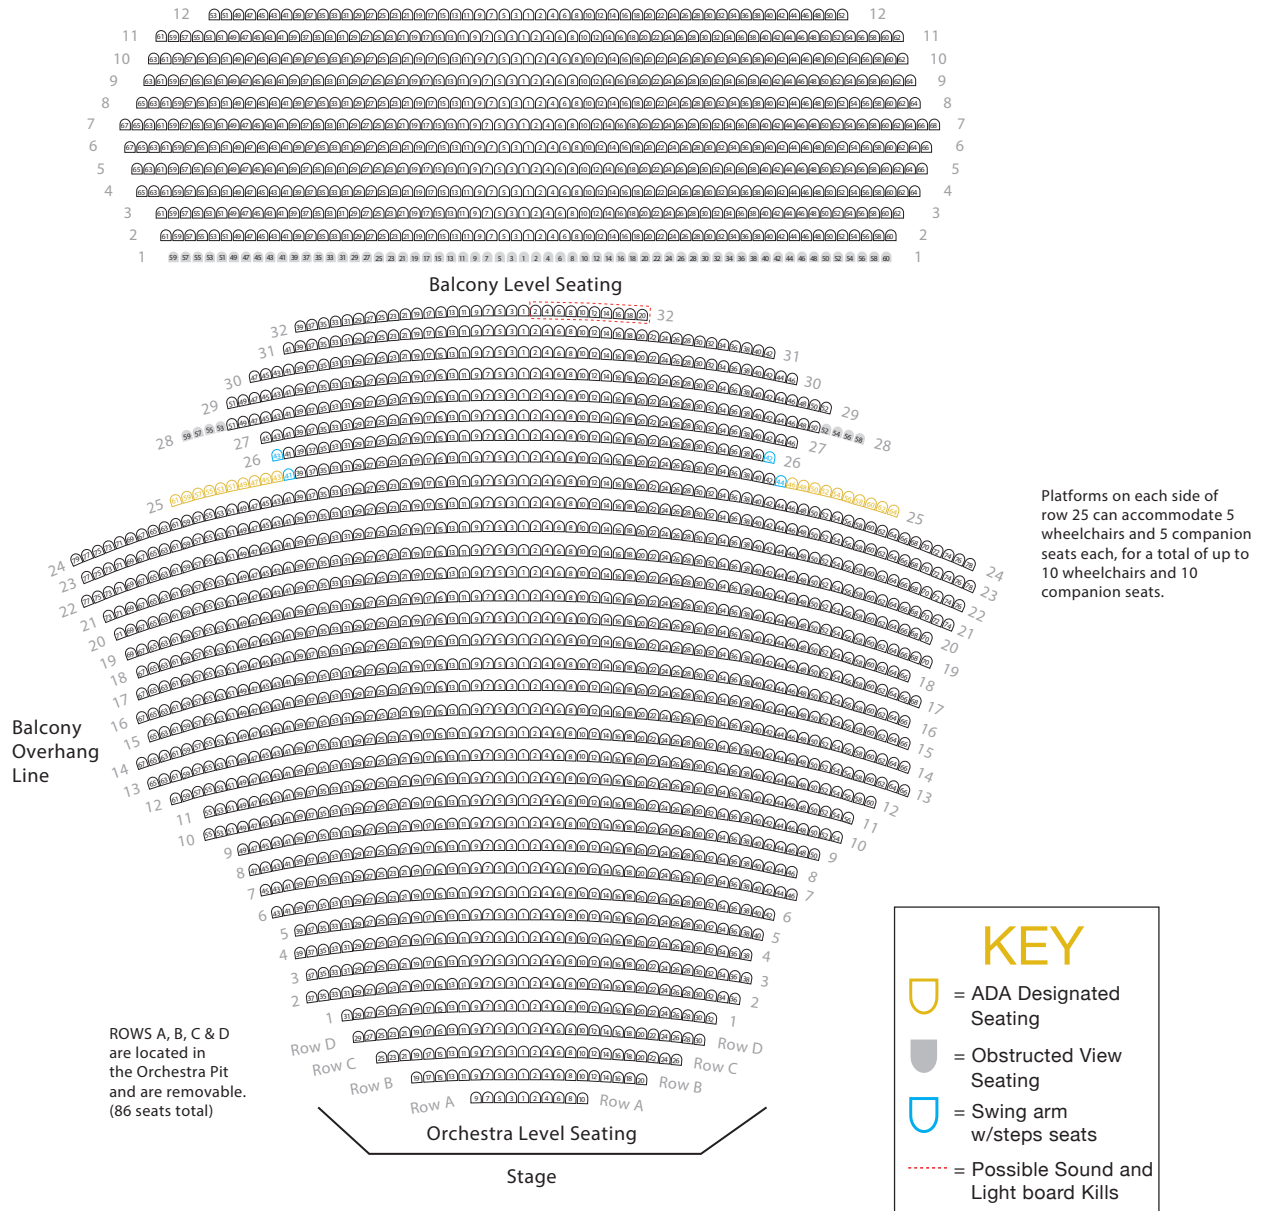

# CENTER FOR THE PERFORMING ARTS

## SEATING PLAN

Location	Capacity	Orchestra Level Seating Capacity	Balcony Level Seating Capacity	Stage Proscenium Opening (W x H)	Stage Size (W x D)
Center for the Performing Arts	2,608	1,852 Total (Includes 20 ADA spaces)	756 Fixed	59' 6" x 34'	144' x 40'