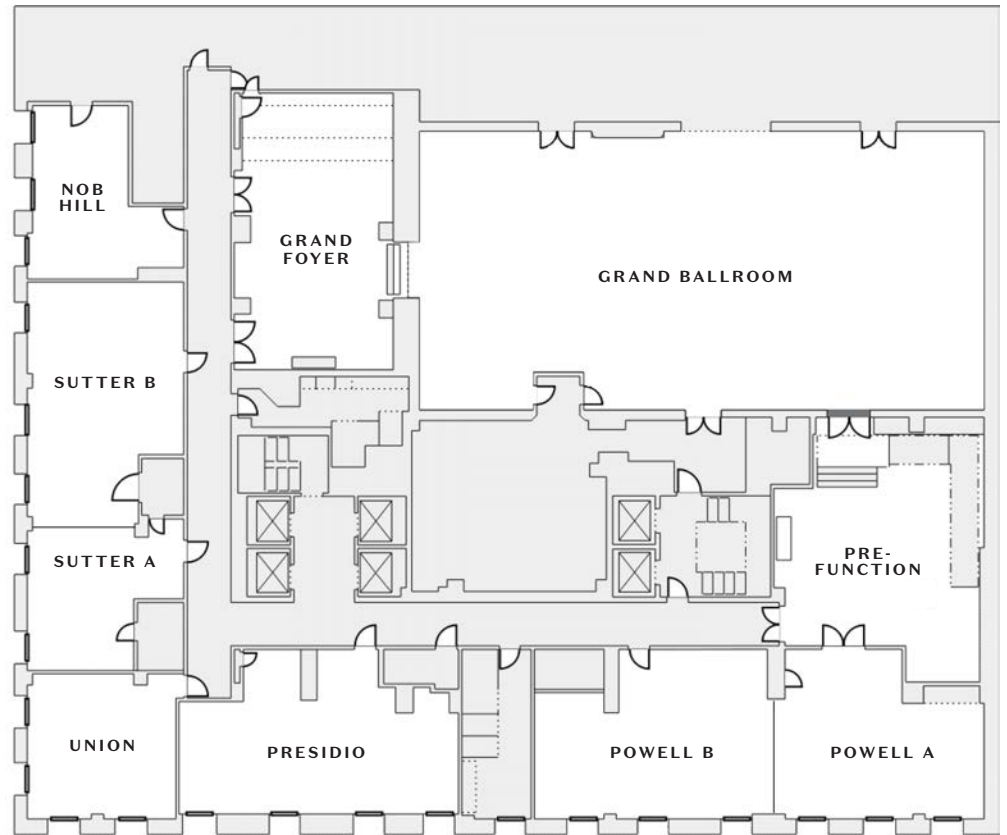

FLOORPLAN : LOBBY-LEVEL VENUES

FLOORPLAN : SECOND FLOOR VENUES

*Not shown: The Salon is located in the lower lobby and Starlite Room is located on our 21st floor.*